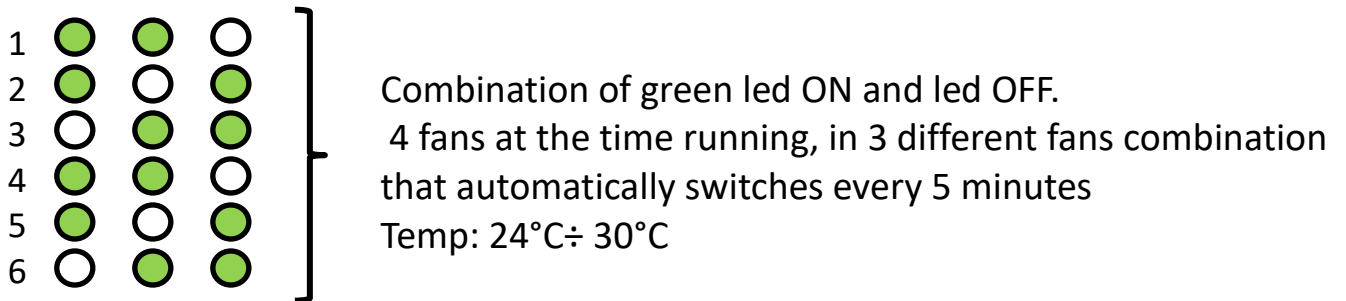

**FRK-V5 FAN LED MANAGEMENT**

FAULTED FAN MODULES EXAMPLE