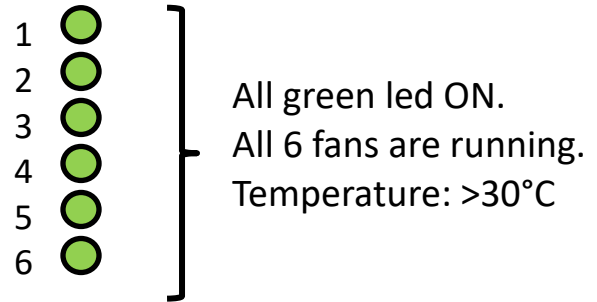

**FRK-V5 FAN LED MANAGEMENT**

FAULTED FAN MODULES EXAMPLE